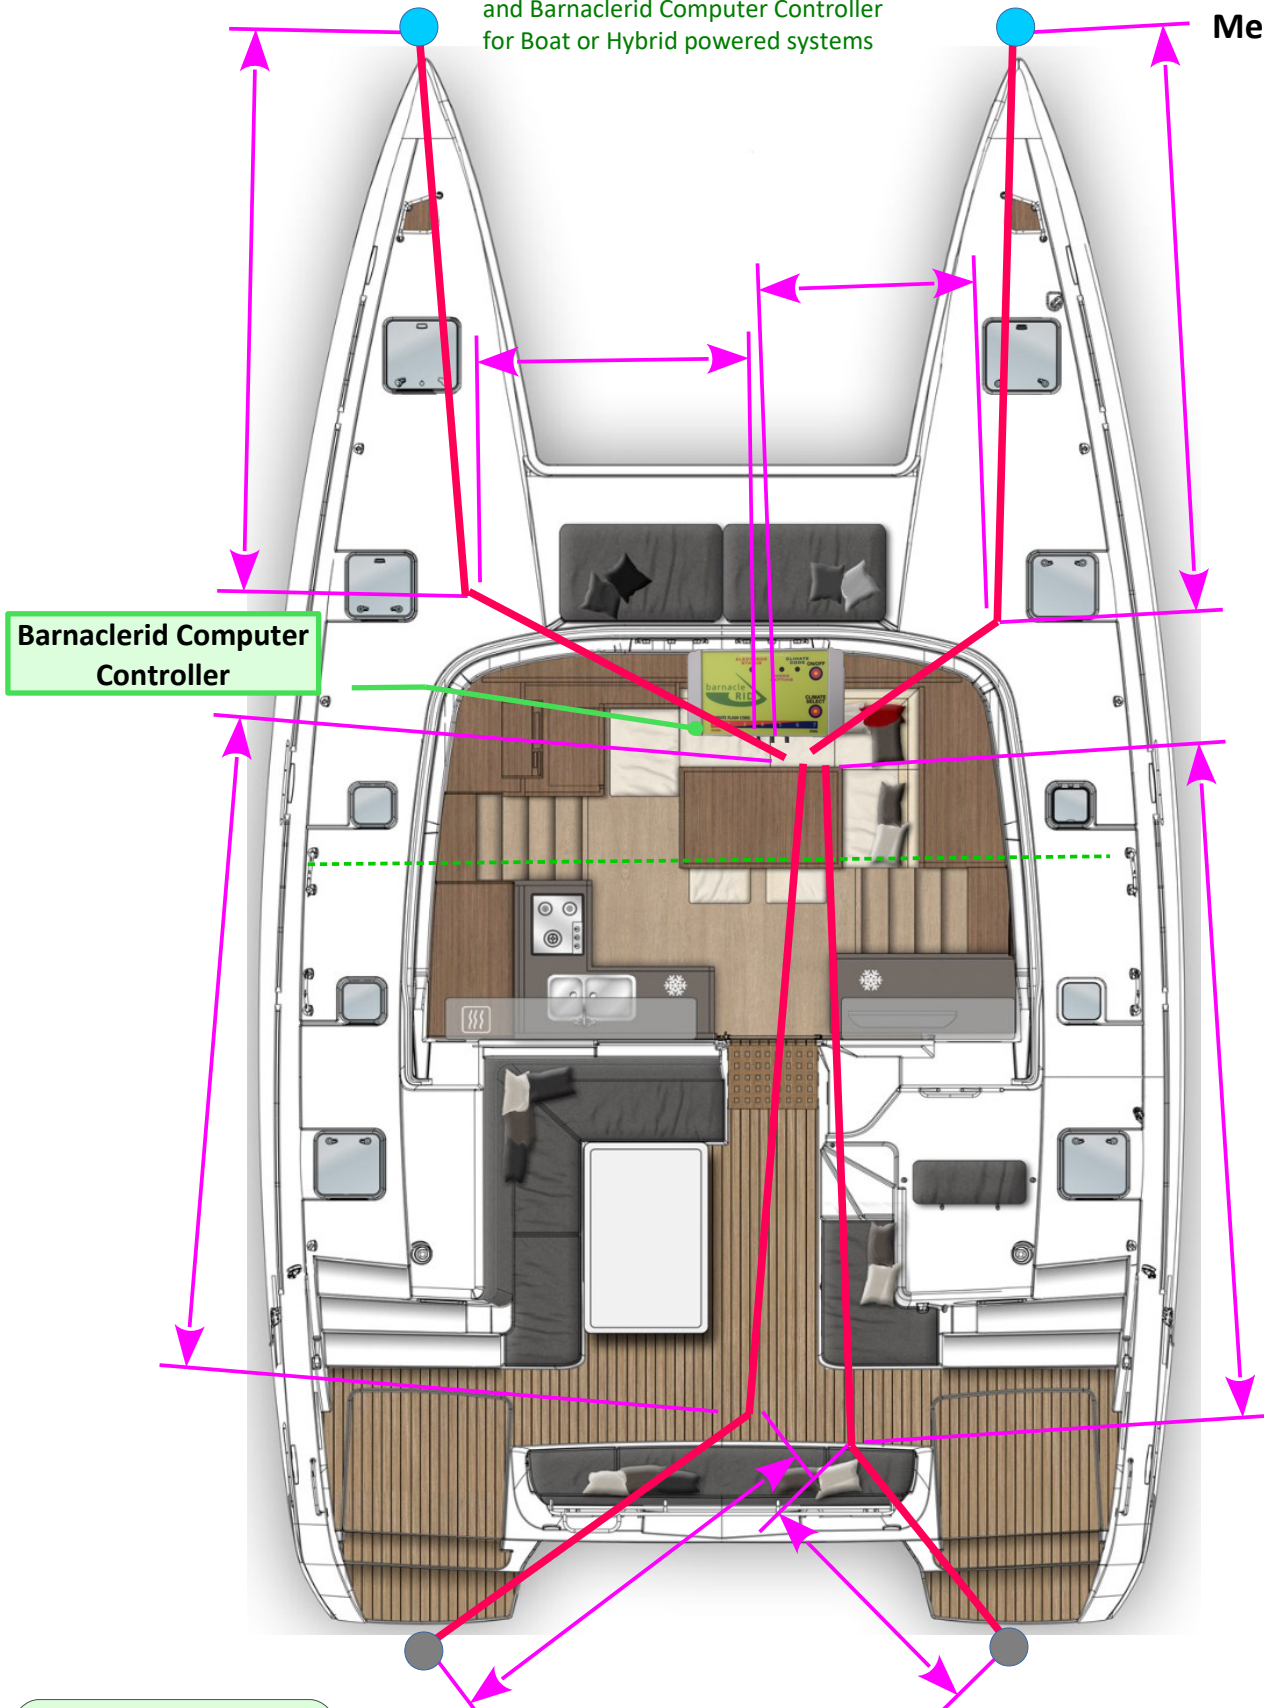

Client Name

Boat Name

Required wire length between battery and Barnaclerid Computer Controller for Boat or Hybrid powered systems

Measurement

m

ft

Barnaclerid Computer Controller

Blue and Grey Dots Represent Electrodes

Represent rough wire route